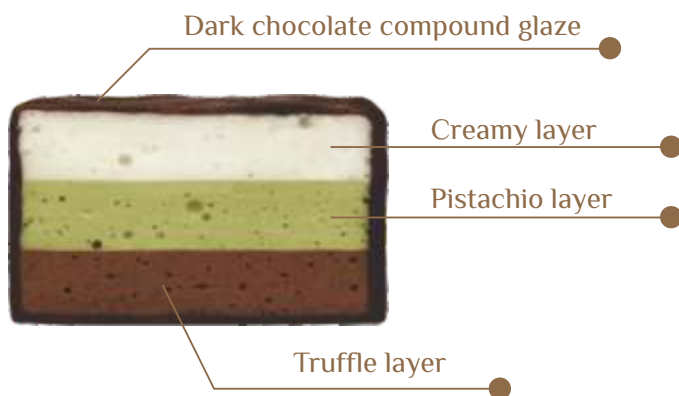

La Boheme

THE EMBODIMENT OF BOHEMIAN CHIC

A bright three-layer dessert is a confectionery representation of Bohemian chic, harmonious and attractive combination of different flavors and light aftertaste.

Dessert La Boheme PARFAIT

Unit weight	Quantity	Box net weight	Shelf life	Box size mm
Products by weight		2 kg	6 month	300x240x100
200 g	9 Stable bag branded packages	1.8 kg	6 month	324x264x153