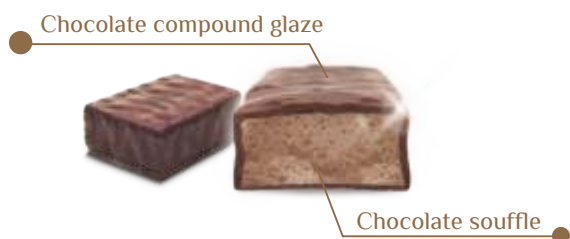

Nimbus

bliss in ease

Delicate glazed soufflé in different tastes made from butter and condensed milk.

Creamy soufflé

Lemon soufflé

Chocolate soufflé

Soufflé "Three chocolates"

Unit weight	Quantity	Box net weight	Shelf life	Box size
Products by weight		2 kg	6 month	300x240x100 mm