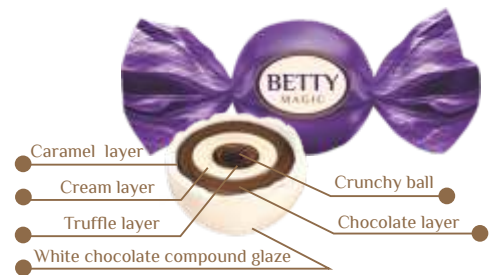

Unit weight	Quantity	Box net weight	Shelf life	Box size
1000 g	4 branded packages (pillow bag)	4 kg	12 month	379x259x150 mm
500g	8 universal packages (pillow bag)	4 kg	12 month