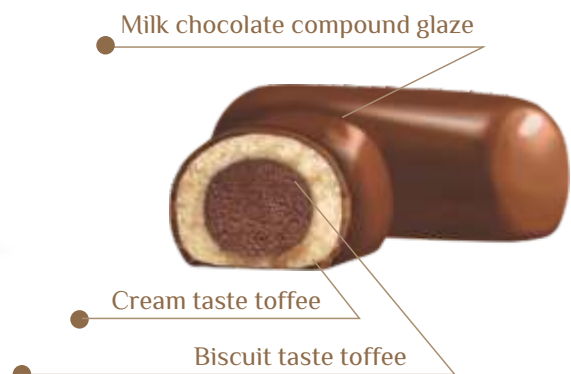

Unit weight	Quantity	Box net weight	Shelf life	Box size
1000 g	6 branded packages (pillow bag)	6 kg	12 month	379x259x160 mm
500 g	10 branded packages (pillow bag)	5 kg	12 month