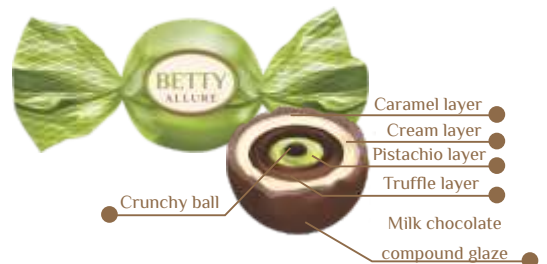

Unit weight	Quantity	Box net weight	Shelf life	Box size
1000 g	4 branded packages (pillow bag)	4 kg	12 month	379x259x150 mm
500g	8 universal packages (pillow bag)	4 kg	12 month