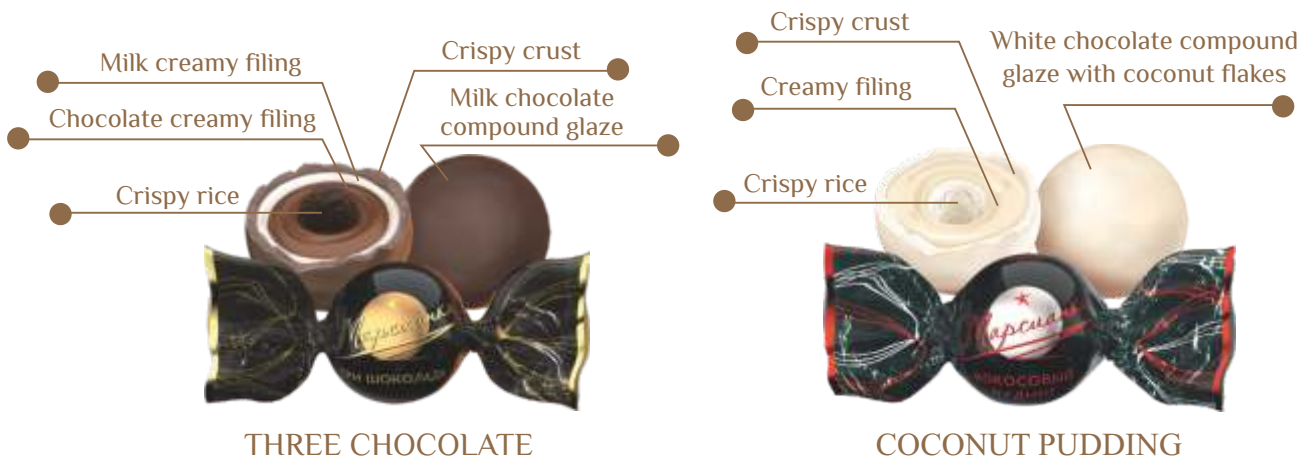

Marsianka

INCREDIBLE CHOCOLATE PLEASURE

"Marsianka" is a self-sufficient dessert in the form of a sweet. World-famous desserts, which are absolute masterpieces of confectionery art, have become a taste inspiration for the embodiment of Marsianka brand.

The uniqueness of sweets is a combination of fashionable tastes and multi-layered. Glazed perfect sphere with a crispy core and delicate filling is the perfect combination that makes Marsianka sweets a truly INCREDIBLE CHOCOLATE PLEASURE.

THREE CHOCOLATE

COCONUT PUDDING