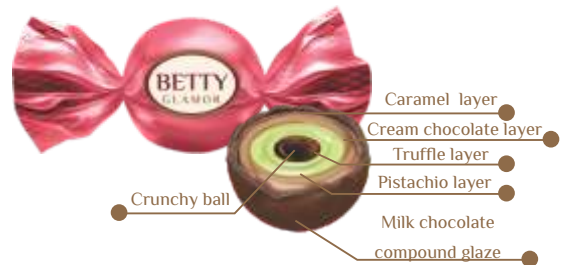

Unit weight	Quantity	Box net weight	Shelf life	Box size
1000 g	4 branded packages (pillow bag)	4 kg	12 month	379x259x150 mm
500g	8 universal packages (pillow bag)	4 kg	12 month