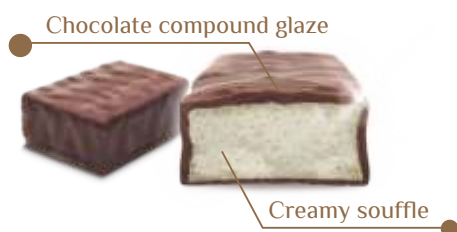

Nimbus

bliss in ease

Delicate glazed soufflé in different tastes made from butter and condensed milk.

Creamy soufflé

Lemon soufflé

Chocolate soufflé

Soufflé "Three chocolates"

Unit weight	Quantity	Box net weight	Shelf life	Box size
Products by weight		2 kg	6 month	300x240x100 mm