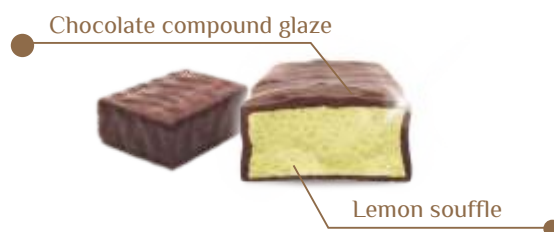

Nimbus

bliss in ease

Delicate glazed soufflé in different tastes made from butter and condensed milk.

Creamy soufflé

Lemon soufflé

Chocolate soufflé

Soufflé "Three chocolates"

Unit weight	Quantity	Box net weight	Shelf life	Box size
Products by weight		2 kg	6 month	300x240x100 mm