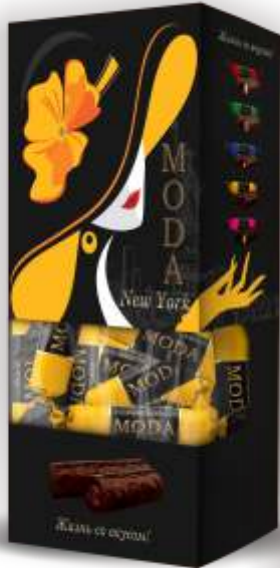

Each has its own charm and taste.

The spirit of fashionable cities is displayed in unique flavor combinations of sweets MODA.

Combined toffee and praline base with delicate cream filling of different tastes in dark chocolate compound glaze.

MODA branded package 1000 g / 500 g / 168 g

MODA "Paris"
Cream taste

MODA "Milan"
Biscuit taste

MODA "Moscow"
Peanut taste

MODA "Tokyo"
Pistachio taste

MODA "New York"
Chocolate ice-cream taste

Unit weight	Quantity	Box net weight	Shelf life	Box size
1000 g	6 branded packages (pillow bag)	6 kg	12 month	379x259x160 mm
500 g	12 branded packages (pillow bag)	6 kg	12 month	
168 g	24 branded packages (pillow bag)	4.032 kg	12 month	

MODA

Life with taste

MODA
Gift box
290 g

MODA
Universal
branded package
1000 g / 500 g

MODA "Paris"
Cream taste

MODA "Moscow"
Peanut taste

MODA "Milan"
Biscuit taste

MODA "Tokyo"
Pistachio taste