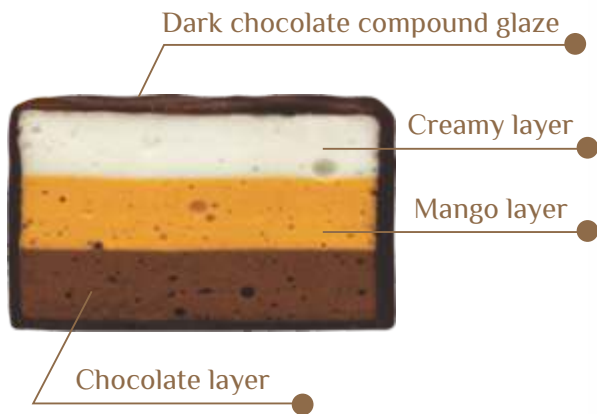

La Boheme

THE EMBODIMENT OF BOHEMIAN CHIC

Dessert La Boheme MOELLEUX