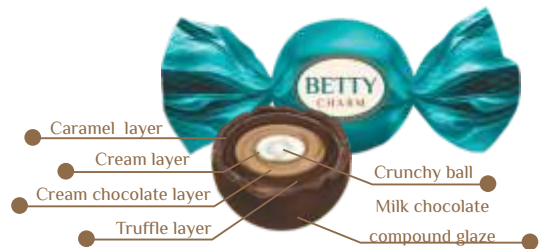

Unit weight	Quantity	Box net weight	Shelf life	Box size
1000 g	4 branded packages (pillow bag)	4 kg	12 month	379x259x150 mm
500g	8 universal packages (pillow bag)	4 kg	12 month